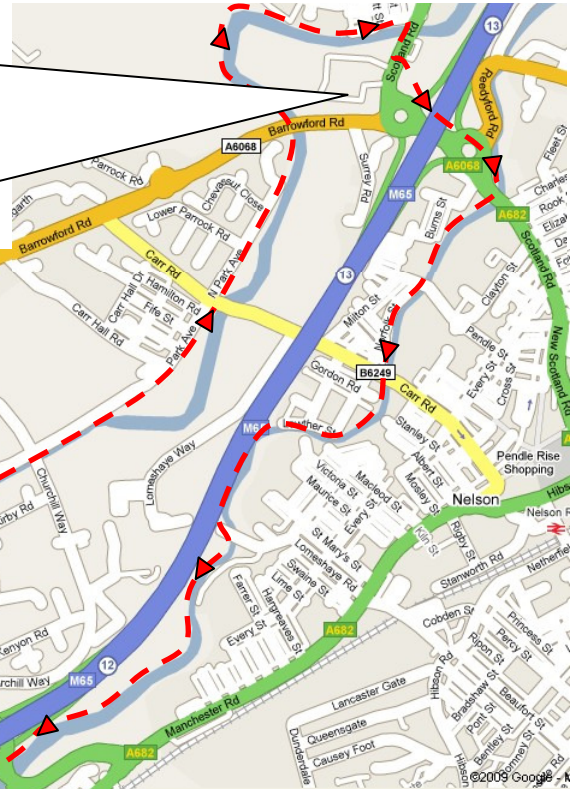

Burnley and Rossendale Lions - Two Waters Walk - 18th April 2010 - Route Map

Route from Pendle Water to Leeds and Liverpool Canal

Start – Barden Mill, Barden Lane, Burnley BB12 0DX