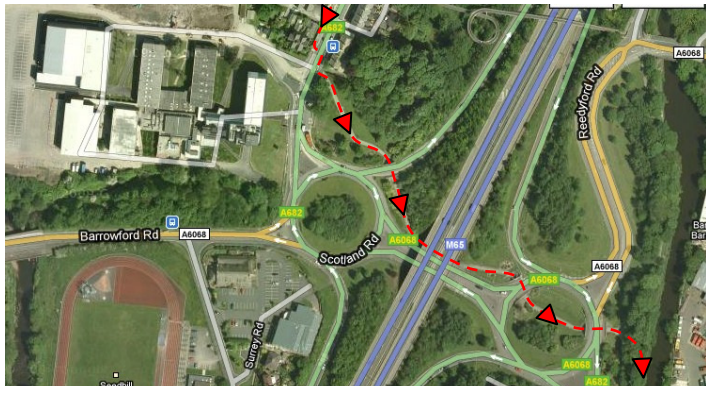

Burnley and Rossendale Lions - Two Waters Walk - 18th April 2010 - Route Map

Route from Pendle Water to Leeds and Liverpool Canal

Start – Barden Mill, Barden Lane, Burnley BB12 0DX